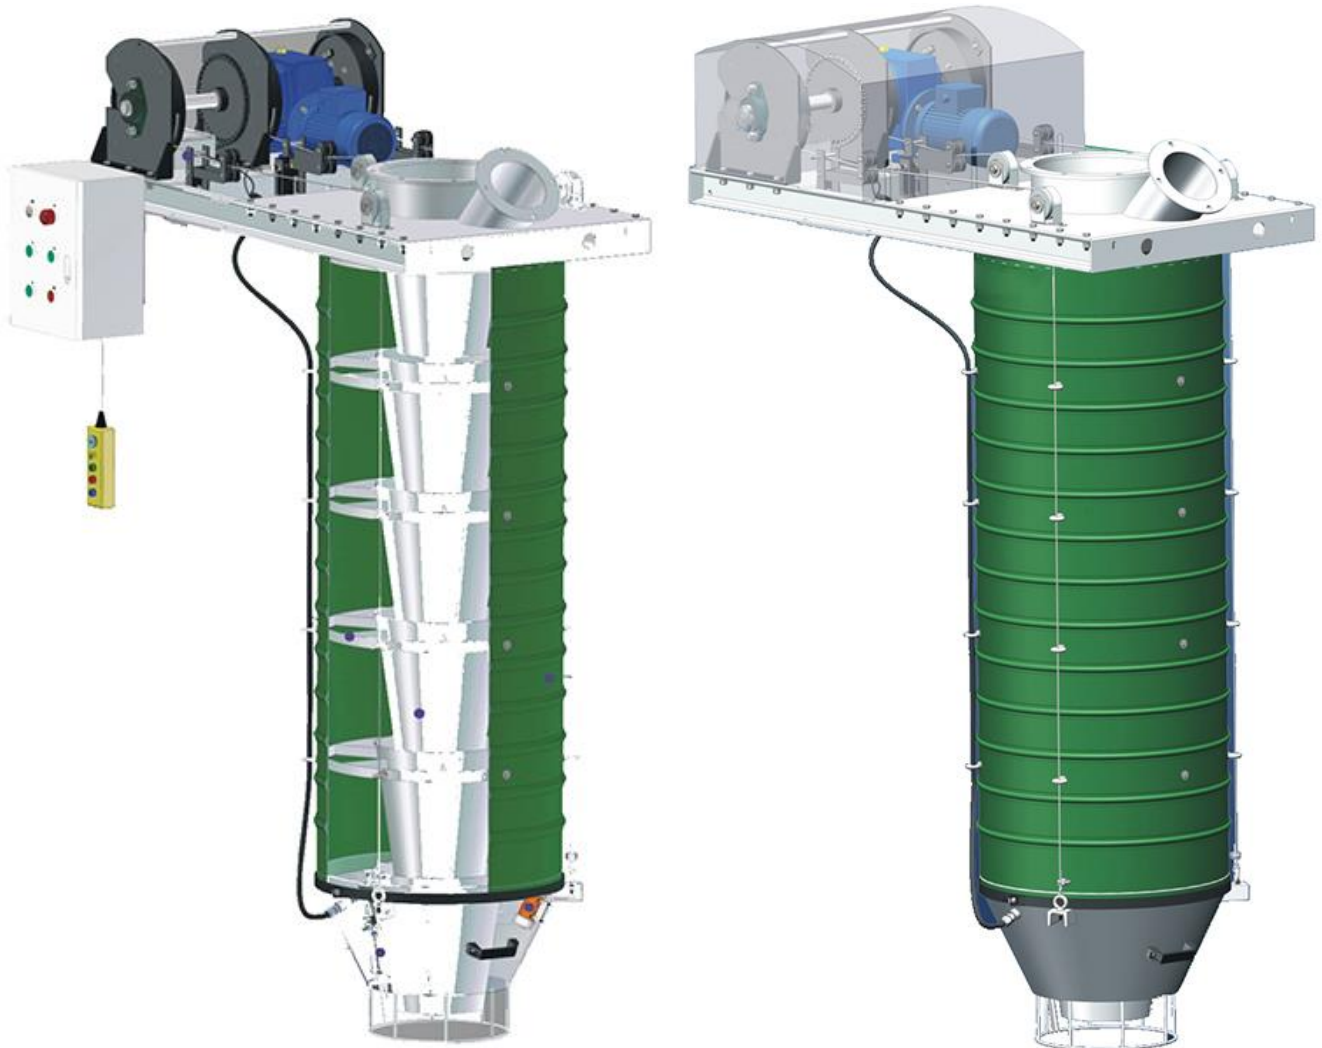

Telescopic loading bellow – Full Process Solution Provider

SHANDONG CAD INDUSTRY MACHINERY EQUIPMENT CO. LTD

admin@cementsilo.top